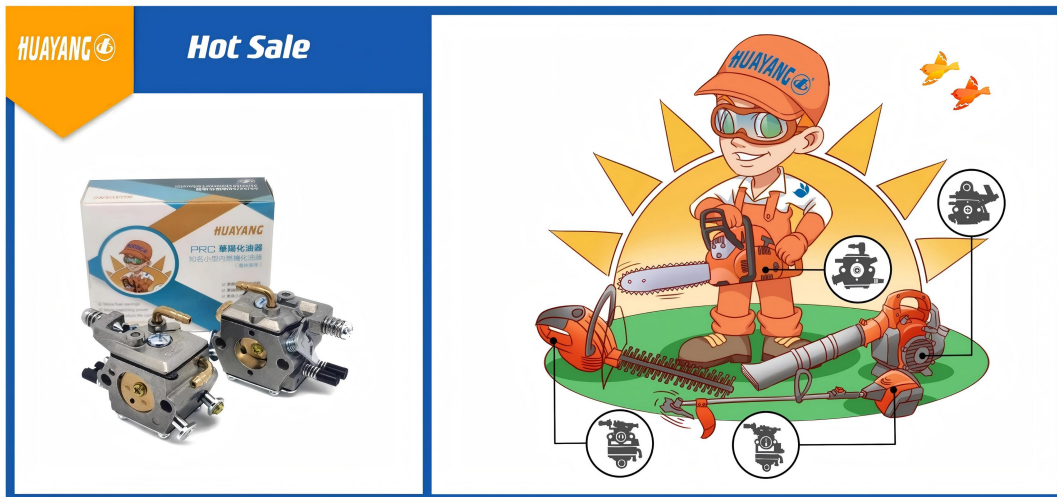

Table of Contents
Updated to April 18, 2026

HUAYANG carburetors compatible with most Chinese OBM / OEM Gasoline Handheld Agri-Garden Tools		1-4	Pages
HUAYANG Carburetors compatible with Stihl		5-14	Pages
HUAYANG Carburetors compatible with Husqvarna		15-22	Pages
HUAYANG Carburetors compatible with ECHO | Shindaiwa		23-32	Pages
HUAYANG Carburetors compatible with Oleo-Mac | efco		33-39	Pages
HUAYANG Carburetors compatible with DOLMAR | Makita		40-43	Pages
HUAYANG Carburetors compatible with ZENOAH(RedMax),HONDA,Kawasaki,HOMELITE etc.		44-52	Pages
etc.