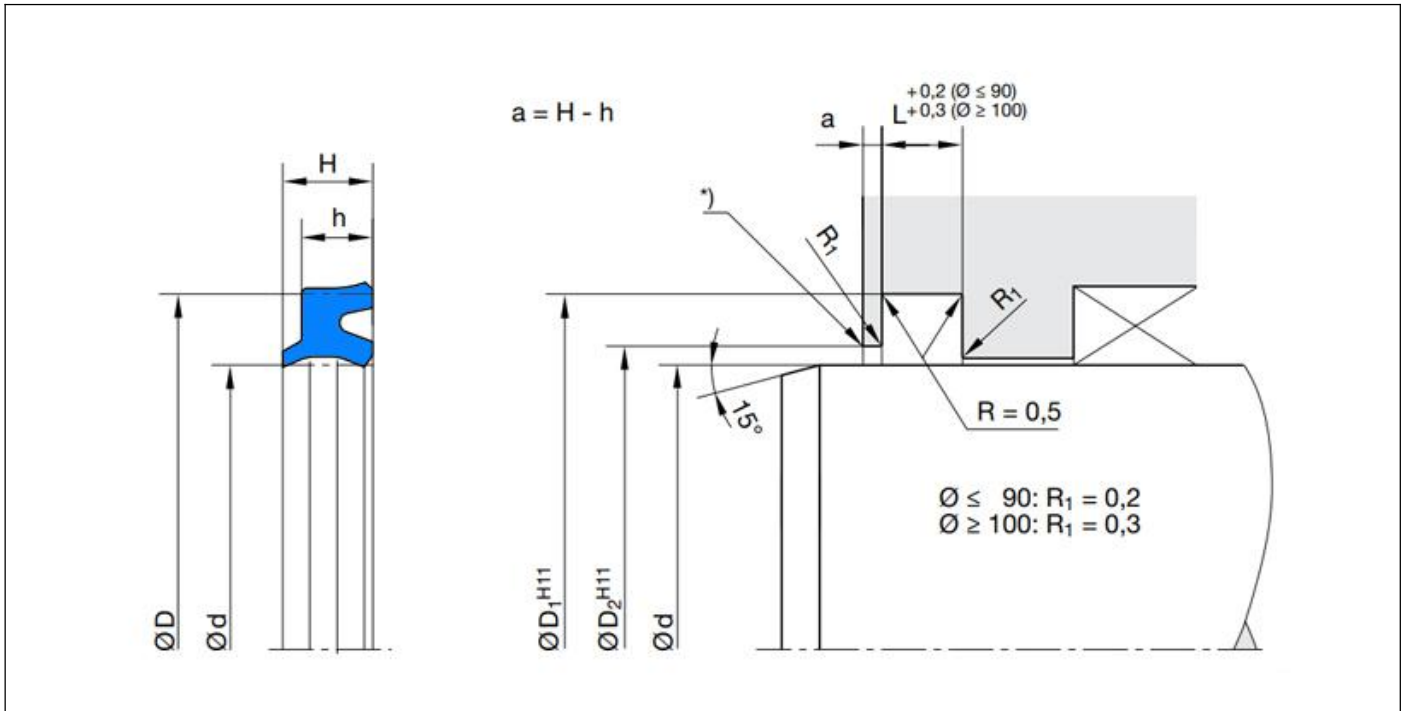

1. Description

DHS seal is wiper seal which used in hydraulic application for prevent the entering of dust and impurity. It is bidirectional seal.

2. Installation Recommendation

3. Standard materials

TPU

4. Working condition

Temperature: -35~+100°C

Speed: 1m/s

Medium: Hydraulic oils (mineral oil-based)

5. Installation Dimensions

DHS8*13*3/4.5	DHS12*18*3.9/6	DHS18*26*4.5/6
DHS9*14*3.4/5	DHS12*20*4.5/6	DHS18*28*4/8
DHS10*15*3.8/6.4	DHS12.5*20.5*4.5/6	DHS18.5*26*3.2/4
DHS10*20*4/8	DHS13*20*5/6.5	DHS19*26*2.5/4
DHS11.2*19.2*4.5/6	DHS14*22*4.5/6	DHS19*27*4.5/6
DHS12*16*3/4	DHS16*22*3.6/4.8	DHS19*28*4.5/6
DHS12*17*3.2/4.2	DHS16*22*3.8/6	DHS19.05*29.05*5.3/7
DHS12*18*2.5/5	DHS16*22*8/10	DHS20*26*3.6/4.6
DHS12*18*3.6/4.8	DHS16*24*4.5/6	DHS20*26*3.6/5
DHS12*18*3.8/4.8	DHS16*26*7/9.5	DHS20*26*3/6
DHS12*18*3.8/6.4	DHS18*24*3.6/4.8	DHS20*26*6/8