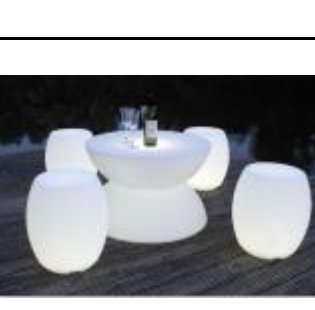

BS360

Φ40x36cm

1)Material: Polyethylene
2)Process: Rotational moulded
3)Multicolor
4) Charging 3-5h Working >8h
5)Leds: 12pcs 2.4W
6)Battery :2000MA

1

42x42x38cm

0.067

4.5KG

CH04A

Φ48x40cm

1)Material: Polyethylene
2)Process: Rotational moulded
3)Multicolor
4) Charging 3-5h Working >8h
5)Leds: 12pcs 2.4W
6)Battery :2000MA

1

50x50x42cm

0.091

6.4kg

CH005A
CH005B

Φ55x45cm
Φ65x50cm

1)Material: Polyethylene
2)Process: Rotational moulded
3)Multicolor
4) Charging 3-5h Working >8h
5)Leds: 24pcs 4.8W
6)Battery :2600MA

1
1

57x57x47cm
67x67x52cm

0.153
0.240

6kg
8kg

CH04B

Φ40x45cm

1)Material: Polyethylene
2)Process: Rotational moulded
3)Multicolor
4) Charging 3-5h Working >8h
5)Leds: 12pcs 2.4W
6)Battery :2000MA

1

42x42x47cm

0.083

6.5kg