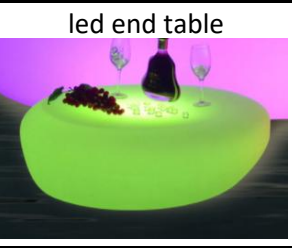

1)Material: Polyethylene  
2)Process: Rotational moulded  
3)Multicolor  
4) Charging 3-5h Working >8h  
5)Leds: 36pcs 7.2W  
6)Battery :4400MA

1

87x87x79cm

0.670

13

SF502C

89x83x26cm

1)Material: Polyethylene  
2)Process: Rotational moulded  
3)Multicolor  
4) Charging 3-5h Working >8h  
5)Leds: 24pcs 4.8W  
6)Battery :2600MA