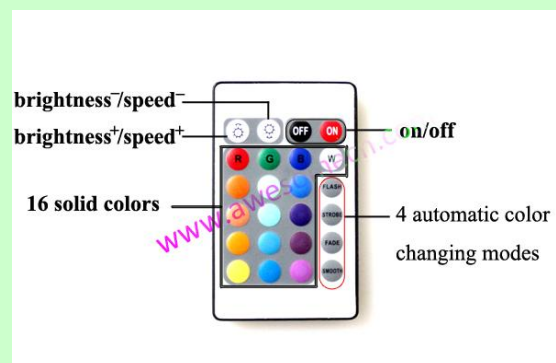

Shenzhen Awesome Technology Co., Ltd.

#449 Jintian Rd, Tianxin, Shenzhen, Guangdong 518118, China

WhatsApp/Phone: +86-186-82100549 www.awesomecn.com

Specifications:

1. mixed order is acceptable.
2. RGBW LEDs, 16 static colors and 4 automatic color changing modes available
3. Rechargeable lithium battery powered, charging voltage: 5V, can be plugged in AC power 110V-240V
4. Each item comes with one 24 keys remote and one charger

Customization service:

1. Logo added on product/box
2. Without battery with cable(plug in), or Solar powered
3. One color only instead of Multicolor

For more service, please contact us...

Accessories: