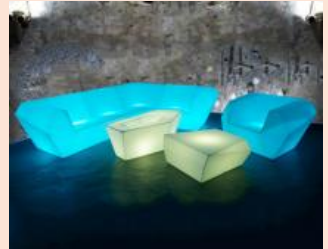

SF203	led seashell sofa	190x65x76cm	1)Material: Polyethylene 2)Process: Rotational moulded 3)Multicolor 4) Charging 6-8h Working >8h 5)Leds: 72pcs 14.4W 6)Battery :8800MA	1	192x67x78cm	1.050	47kg
SF71A	led sofa	120x100x71cm	1)Material: Polyethylene 2)Process: Rotational moulded 3)Multicolor 4) Charging 3-5h Working >8h 5)Leds: 36pcs 7.2W 6)Battery :4400MA	1	122x122x73cm	0.930	31kg
SF71L	led sofa left	120x100x71cm	1)Material: Polyethylene 2)Process: Rotational moulded 3)Multicolor 4) Charging 3-5h Working >8h 5)Leds: 48pcs 9.6W 6)Battery :4400MA	1	122x122x73cm	0.930	24kg
SF71R	led sofa right	120x100x71cm	1)Material: Polyethylene 2)Process: Rotational moulded 3)Multicolor 4) Charging 3-5h Working >8h 5)Leds: 36pcs 7.2W 6)Battery :4400MA	1	122x122x73cm	0.930	24kg
SF71C	led sofa corner	100x100x71cm	1)Material: Polyethylene 2)Process: Rotational moulded 3)Multicolor 4) Charging 3-5h Working >8h 5)Leds: 36pcs 7.2W 6)Battery :4400MA	1	102x102x73cm	0.760	24kg