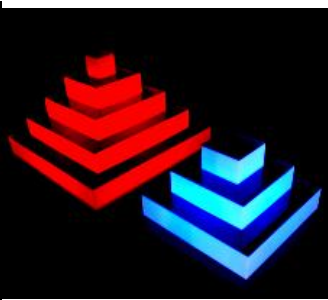

BB104B

72×72×48cm

1)Material: Acrylic
2)Process: glued
3)Multicolor
4) Charging 3-5h Working >8h
5)Leds: 36pcs 7.2W
6)Battery :4400MA

1

72×72×50cm

0.275

10kg

Any dimension /tiers can be made

Customization service:

1. Logo added on product/box
  2. Without battery with cable(plug in)
  3. One color only instead of Multicolor
  4. Any size can be customized
2. For more service, please contact us...