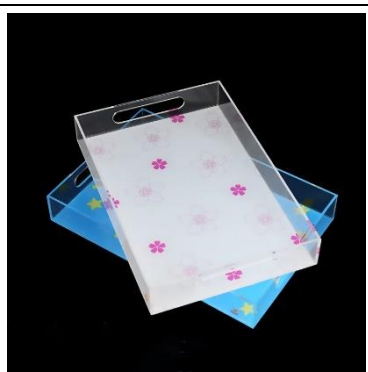

**MOQ(pcs) :** 100pcs

**NO.23/Item:** acrylic trays

**Size:** 330\*250 \*50 mm or custom

**Thickness:** 3mm/4mm or custom

**Color:** clear or custom

**MOQ(pcs) :** 100pcs

**NO.24/Item:** acrylic trays

**Size:** 330\*250 \*50 mm or custom