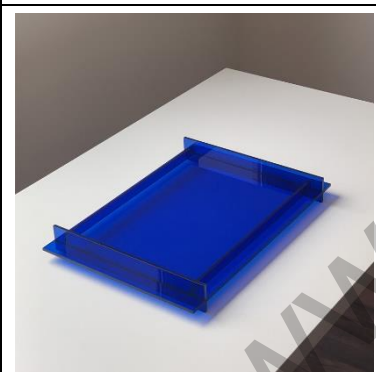

NO.103/Item: Blue acrylic tray
Size: 330*250 *50 mm or custom
Thickness: 3mm/4mm or custom
Color: Blue or custom
MOQ(pcs) : 100pcs