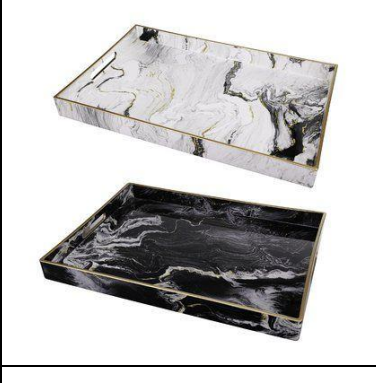

NO.121/Item: marble acrylic trays
Size: 330*250 *50 mm or custom
Thickness: 3mm/4mm or custom
Color: clear or custom
MOQ(pcs) : 100pcs