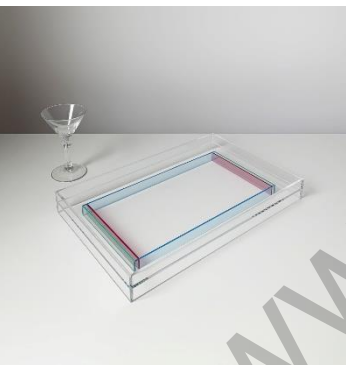

**Color:** clear or custom

**MOQ(pcs) :** 100pcs

**NO.82/Item:** Square food tray

**Size:** 360\*360 \*50 mm or custom

**Thickness:** 3mm/4mm or custom

**Color:** clear or custom

**MOQ(pcs) :** 100pcs

**NO.83/Item:** acrylic trays