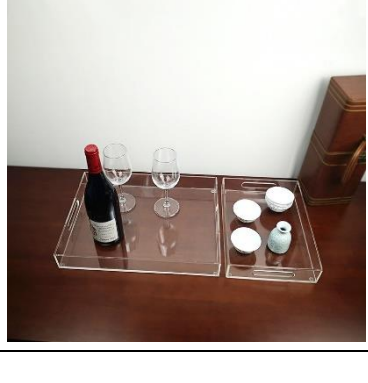

NO.126/Item: acrylic trays
Size: 330*250 *50 mm or custom
Thickness: 3mm/4mm or custom
Color: clear or custom
MOQ(pcs) : 100pcs